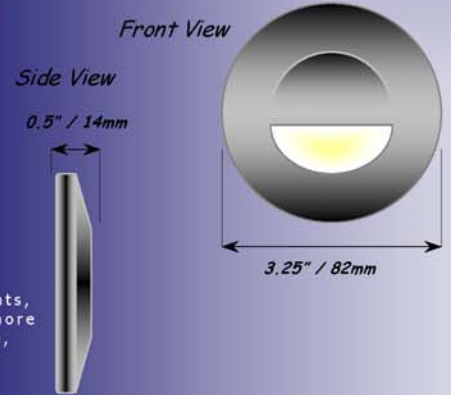

HORIZON (SBL9/ABL9)

AVAILABLE MODELS:
 SBL9-Polished 316L Stainless Steel
 ABL9-White Powdercoated 5086 Aluminum
 Custom colors and anodizing available
VOLTAGES: 12 to 24 Volts AC/DC
WATTS: 2
AMPS: 0.15 @12Volts/ 0.083 @24Volts
LAMP OPTIONS: LED
LED COLORS AVAILABLE IN:
 Soft White, Cool White, Orange, Blue, Red and Green
IP Rating: IP 68
MOUNTING OPTIONS: Surface Mount only.
APPLICATIONS INCLUDE:
YACHTS: Interior/Exterior Courtesy lights, Step lights, Perimeter lights, Gangways, Emergency and many more
RESIDENTIAL AND MARINA: Architectural Landscape, Courtesy, Piling Lights, Dock lights, Walkway lights, Step Lights, Pool areas and many more.

EYELASH (SMUL9/AMUL9)

AVAILABLE MODELS:
 SMUL9-Polished 316L Stainless Steel
 AMUL9-White Powdercoated 5086 Aluminum
 Custom colors and anodizing available
VOLTAGES: 12 to 24 Volts AC/DC
WATTS: 2
AMPS: 0.15 @12Volts/ 0.083 @24Volts
LAMP OPTIONS: LED
LED COLORS AVAILABLE IN:
 Soft White, Cool White, Orange, Blue, Red and Green
IP Rating: IP 68
MOUNTING OPTIONS: Surface Mount only.
APPLICATIONS INCLUDE:
YACHTS: Interior/Exterior Courtesy lights, Step lights, Perimeter lights, Gangways, Emergency and many more
RESIDENTIAL AND MARINA: Architectural Landscape, Courtesy, Piling Lights, Dock lights, Walkway lights, Step Lights, Pool areas and many more.

VISTA (SMUL10/AMUL10)

AVAILABLE MODELS:
 SMUL10-Polished 316L Stainless Steel
 AMUL10-White Powdercoated 5086 Aluminum
 Custom colors and anodizing available
VOLTAGES: 12 to 24 Volts AC/DC
WATTS: 2
AMPS: 0.15 @12Volts/ 0.083 @24Volts
LAMP OPTIONS: LED
LED COLORS AVAILABLE IN:
 Soft White, Cool White, Orange, Blue, Red and Green
IP Rating: IP 68
MOUNTING OPTIONS: Surface Mount only.
APPLICATIONS INCLUDE:
YACHTS: Interior/Exterior Courtesy lights, Step lights, Perimeter lights, Gangways, Emergency and many more
RESIDENTIAL AND MARINA: Architectural Landscape, Courtesy, Piling Lights, Dock lights, Walkway lights, Step Lights, Pool areas and many more.