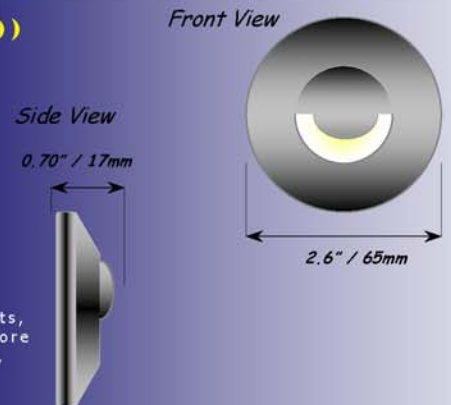

### EYELASH (SMUL9/AMUL9)

**AVAILABLE MODELS:**  
 SMUL9-Polished 316L Stainless Steel  
 AMUL9-White Powdercoated 5086 Aluminum  
 Custom colors and anodizing available  
**VOLTAGES:** 12 to 24 Volts AC/DC  
**WATTS:** 2  
**AMPS:** 0.15 @12Volts/ 0.083 @24Volts  
**LAMP OPTIONS:** LED  
**LED COLORS AVAILABLE IN:**  
 Soft White, Cool White, Orange, Blue, Red and Green  
**IP Rating:** IP 68  
**MOUNTING OPTIONS:** Surface Mount only.  
**APPLICATIONS INCLUDE:**  
**YACHTS:** Interior/Exterior Courtesy lights, Step lights, Perimeter lights, Gangways, Emergency and many more  
**RESIDENTIAL AND MARINA:** Architectural Landscape, Courtesy, Piling Lights, Dock lights, Walkway lights, Step Lights, Pool areas and many more.

### VISTA (SMUL10/AMUL10)

**AVAILABLE MODELS:**  
 SMUL10-Polished 316L Stainless Steel  
 AMUL10-White Powdercoated 5086 Aluminum  
 Custom colors and anodizing available  
**VOLTAGES:** 12 to 24 Volts AC/DC  
**WATTS:** 2  
**AMPS:** 0.15 @12Volts/ 0.083 @24Volts  
**LAMP OPTIONS:** LED  
**LED COLORS AVAILABLE IN:**  
 Soft White, Cool White, Orange, Blue, Red and Green  
**IP Rating:** IP 68  
**MOUNTING OPTIONS:** Surface Mount only.  
**APPLICATIONS INCLUDE:**  
**YACHTS:** Interior/Exterior Courtesy lights, Step lights, Perimeter lights, Gangways, Emergency and many more  
**RESIDENTIAL AND MARINA:** Architectural Landscape, Courtesy, Piling Lights, Dock lights, Walkway lights, Step Lights, Pool areas and many more.