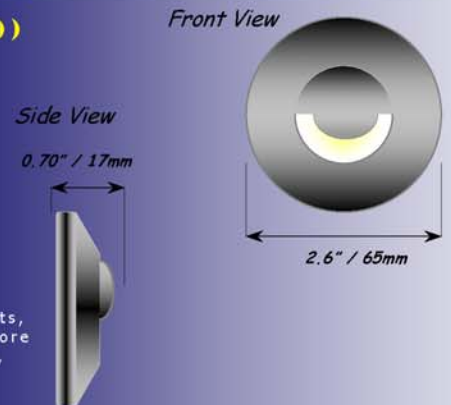

EYELASH (SMUL9/AMUL9)

AVAILABLE MODELS:
 SMUL9-Polished 316L Stainless Steel
 AMUL9-White Powdercoated 5086 Aluminum
 Custom colors and anodizing available
VOLTAGES: 12 to 24 Volts AC/DC
WATTS: 2
AMPS: 0.15 @12Volts/ 0.083 @24Volts
LAMP OPTIONS: LED
LED COLORS AVAILABLE IN:
 Soft White, Cool White, Orange, Blue, Red and Green
IP Rating: IP 68
MOUNTING OPTIONS: Surface Mount only.
APPLICATIONS INCLUDE:
YACHTS: Interior/Exterior Courtesy lights, Step lights, Perimeter lights, Gangways, Emergency and many more
RESIDENTIAL AND MARINA: Architectural Landscape, Courtesy, Piling Lights, Dock lights, Walkway lights, Step Lights, Pool areas and many more.

VISTA (SMUL10/AMUL10)

AVAILABLE MODELS:
 SMUL10-Polished 316L Stainless Steel
 AMUL10-White Powdercoated 5086 Aluminum
 Custom colors and anodizing available
VOLTAGES: 12 to 24 Volts AC/DC
WATTS: 2
AMPS: 0.15 @12Volts/ 0.083 @24Volts
LAMP OPTIONS: LED
LED COLORS AVAILABLE IN:
 Soft White, Cool White, Orange, Blue, Red and Green
IP Rating: IP 68
MOUNTING OPTIONS: Surface Mount only.
APPLICATIONS INCLUDE:
YACHTS: Interior/Exterior Courtesy lights, Step lights, Perimeter lights, Gangways, Emergency and many more
RESIDENTIAL AND MARINA: Architectural Landscape, Courtesy, Piling Lights, Dock lights, Walkway lights, Step Lights, Pool areas and many more.