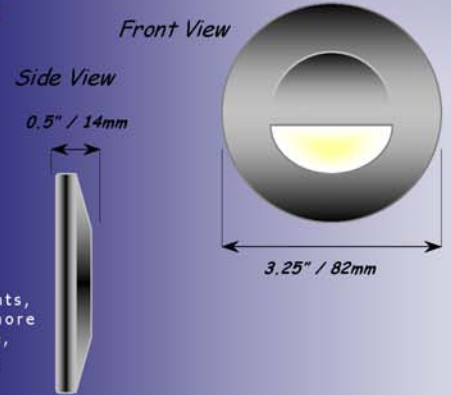

AVAILABLE MODELS:
SBL9-Polished 316L Stainless Steel
ABL9-White Powdercoated 5086 Aluminum
Custom colors and anodizing available
VOLTAGES: 12 to 24 Volts AC/DC
WATTS: 2
AMPS: 0.15 @12Volts/ 0.083 @24Volts
LAMP OPTIONS: LED
LED COLORS AVAILABLE IN:
Soft White, Cool White, Orange, Blue, Red and Green
IP Rating: IP 68
MOUNTING OPTIONS: Surface Mount only.
APPLICATIONS INCLUDE:
YACHTS: Interior/Exterior Courtesy lights, Step lights, Perimeter lights, Gangways, Emergency and many more
RESIDENTIAL AND MARINA: Architectural Landscape, Courtesy, Piling Lights, Dock lights, Walkway lights, Step Lights, Pool areas and many more.