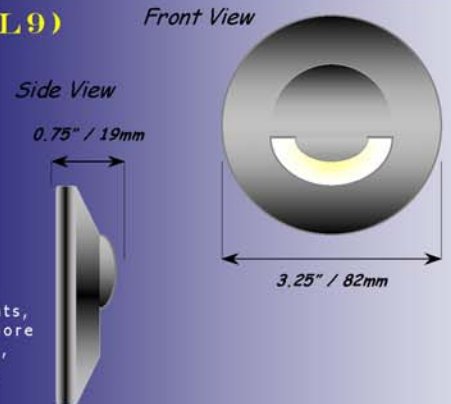

### EYELASH (SMUL9/AMUL9)

**AVAILABLE MODELS:**  
 SMUL9-Polished 316L Stainless Steel  
 AMUL9-White Powdercoated 5086 Aluminum  
 Custom colors and anodizing available  
**VOLTAGES:** 12 to 24 Volts AC/DC  
**WATTS:** 2  
**AMPS:** 0.15 @12Volts/ 0.083 @24Volts  
**LAMP OPTIONS:** LED  
**LED COLORS AVAILABLE IN:**  
 Soft White, Cool White, Orange, Blue, Red and Green  
**IP Rating:** IP 68  
**MOUNTING OPTIONS:** Surface Mount only.  
**APPLICATIONS INCLUDE:**  
**YACHTS:** Interior/Exterior Courtesy lights, Step lights, Perimeter lights, Gangways, Emergency and many more  
**RESIDENTIAL AND MARINA:** Architectural Landscape, Courtesy, Piling Lights, Dock lights, Walkway lights, Step Lights, Pool areas and many more.

### VISTA (SMUL10/AMUL10)

**AVAILABLE MODELS:**  
 SMUL10-Polished 316L Stainless Steel  
 AMUL10-White Powdercoated 5086 Aluminum  
 Custom colors and anodizing available  
**VOLTAGES:** 12 to 24 Volts AC/DC  
**WATTS:** 2  
**AMPS:** 0.15 @12Volts/ 0.083 @24Volts  
**LAMP OPTIONS:** LED  
**LED COLORS AVAILABLE IN:**  
 Soft White, Cool White, Orange, Blue, Red and Green  
**IP Rating:** IP 68  
**MOUNTING OPTIONS:** Surface Mount only.  
**APPLICATIONS INCLUDE:**  
**YACHTS:** Interior/Exterior Courtesy lights, Step lights, Perimeter lights, Gangways, Emergency and many more  
**RESIDENTIAL AND MARINA:** Architectural Landscape, Courtesy, Piling Lights, Dock lights, Walkway lights, Step Lights, Pool areas and many more.