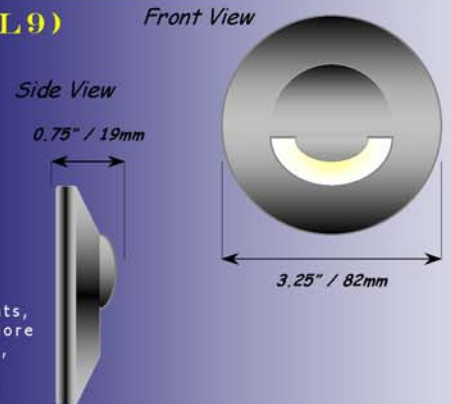

HORIZON (SBL9/ABL9)

AVAILABLE MODELS:
 SBL9-Polished 316L Stainless Steel
 ABL9-White Powdercoated 5086 Aluminum
 Custom colors and anodizing available
VOLTAGES: 12 to 24 Volts AC/DC
WATTS: 2
AMPS: 0.15 @12Volts/ 0.083 @24Volts
LAMP OPTIONS: LED
LED COLORS AVAILABLE IN:
 Soft White, Cool White, Orange, Blue, Red and Green
IP Rating: IP 68
MOUNTING OPTIONS: Surface Mount only.
APPLICATIONS INCLUDE:
YACHTS: Interior/Exterior Courtesy lights, Step lights, Perimeter lights, Gangways, Emergency and many more
RESIDENTIAL AND MARINA: Architectural Landscape, Courtesy, Piling Lights, Dock lights, Walkway lights, Step Lights, Pool areas and many more.

EYELASH (SMUL9/AMUL9)

AVAILABLE MODELS:
 SMUL9-Polished 316L Stainless Steel
 AMUL9-White Powdercoated 5086 Aluminum
 Custom colors and anodizing available
VOLTAGES: 12 to 24 Volts AC/DC
WATTS: 2
AMPS: 0.15 @12Volts/ 0.083 @24Volts
LAMP OPTIONS: LED
LED COLORS AVAILABLE IN:
 Soft White, Cool White, Orange, Blue, Red and Green
IP Rating: IP 68
MOUNTING OPTIONS: Surface Mount only.
APPLICATIONS INCLUDE:
YACHTS: Interior/Exterior Courtesy lights, Step lights, Perimeter lights, Gangways, Emergency and many more
RESIDENTIAL AND MARINA: Architectural Landscape, Courtesy, Piling Lights, Dock lights, Walkway lights, Step Lights, Pool areas and many more.

VISTA (SMUL10/AMUL10)

AVAILABLE MODELS:
 SMUL10-Polished 316L Stainless Steel
 AMUL10-White Powdercoated 5086 Aluminum
 Custom colors and anodizing available
VOLTAGES: 12 to 24 Volts AC/DC
WATTS: 2
AMPS: 0.15 @12Volts/ 0.083 @24Volts
LAMP OPTIONS: LED
LED COLORS AVAILABLE IN:
 Soft White, Cool White, Orange, Blue, Red and Green
IP Rating: IP 68
MOUNTING OPTIONS: Surface Mount only.
APPLICATIONS INCLUDE:
YACHTS: Interior/Exterior Courtesy lights, Step lights, Perimeter lights, Gangways, Emergency and many more
RESIDENTIAL AND MARINA: Architectural Landscape, Courtesy, Piling Lights, Dock lights, Walkway lights, Step Lights, Pool areas and many more.