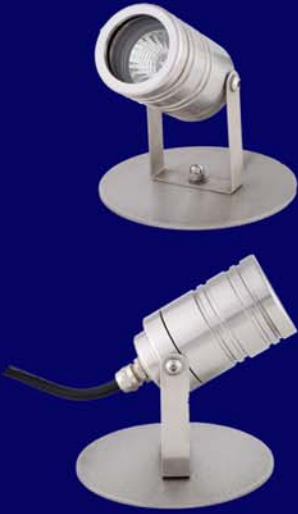

H₂O COLLECTION

THE SUNSET UNDERWATER AND LANDSCAPE LIGHTING COLLECTION FROM DESIGNER LIGHTING SOLUTIONS

will add another layer of beauty to your living, working or sailing space. This line of fixtures made from the highest grade materials and CNC-machined with American craftsmanship allows you to enjoy your outdoor area above and below the waterline after the sun goes down while also providing function.

Our fixtures were created for docks creating an underwater visual of the world below the water and adding safety features, as well as, for use with fountains, ponds, decks, landscaping and name boards or almost any exterior lighting need.

AQUA (SFL1-MR16 / AFL1-MR16)

AVAILABLE MODELS:

SFL21-MR16 - Polished 316L Stainless Steel for exterior and underwater use.
AFL21-MR16 - White Powdercoated 5086 Aluminum for exterior use.
Custom colors and Anodizing available.

LAMP OPTIONS: 150Watt Metal Halide

BEAM SPREAD: 45 Deg

IP RATING: IP 68.

MOUNTING OPTIONS: Angle Bracket to Piling or Ground Stake mount.
Custom mounts available.

APPLICATIONS INCLUDE:

RESIDENTIAL, COMMERCIAL: Underwater - Ocean, Intercoastal, Lakes, Fountains, Ponds, Water features and many more