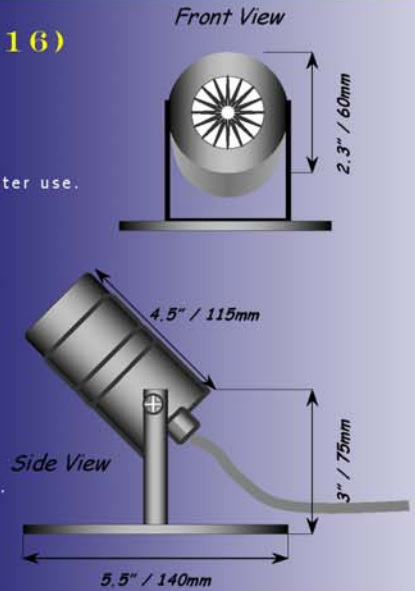

AVAILABLE MODELS:

SFL21-MR16 - Polished 316L Stainless Steel for exterior and underwater use.
AFL21-MR16 - White Powdercoated 5086 Aluminum for exterior use.
Custom colors and Anodizing available.

VOLTAGES: 12/24Volt AC/DC or 110/220Volt AC to 12 /24Volt AC/DC.
WATTS: 10 through 100. 75Watts and above for underwater use only.
AMPS: See Wattages.

LAMP OPTIONS: MR16 Halogen, Xenon or MR16 LED.

LED COLORS AVAILABLE IN: Soft White, Cool White, Orange, Blue, Red and Green

BEAM SPREADS: See Light bulb specs.

IP RATING: IP 68.

MOUNTING OPTIONS: Disc or Stake mount. Custom mounts available.

APPLICATIONS INCLUDE:

RESIDENTIAL: Architectural Landscape, Ponds, Fountains, Pools, Docks and many more.

YACHTS AND MARINAS: Name boards, Masts, Security and many more.