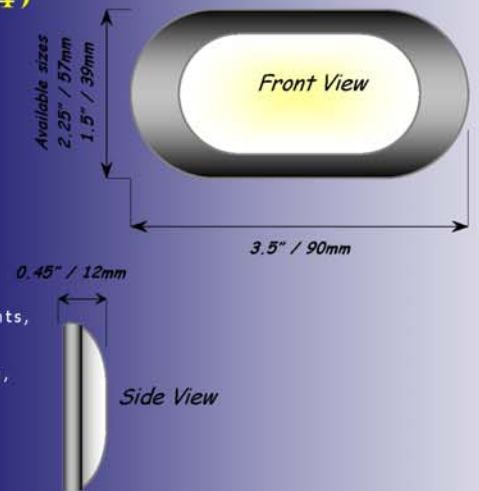

OVALOS (SMUL13/AMUL13)

AVAILABLE MODELS:
 SMUL13-Polished 316L Stainless Steel
 AMUL13-White Powdercoated 5086 Aluminum
 Custom colors and anodizing available
VOLTAGES: 12 to 24 Volts AC/DC
WATTS: 2
AMPS: 0.15 @12Volts/ 0.083 @24Volts
LAMP OPTIONS: LED
LED COLORS AVAILABLE IN:
 Soft White, Cool White, Orange, Blue, Red and Green
IP Rating: IP 68
MOUNTING OPTIONS: Surface Mount only.
APPLICATIONS INCLUDE:
YACHTS: Interior/Exterior Courtesy lights, Step lights, Cabinet lights, Perimeter lights, Gangways, Emergency lights and many more
RESIDENTIAL AND MARINA: Architectural Landscape, Courtesy lights, Cabinet lights, Piling Lights, Dock lights, Walkway lights, Step Lights, Pool areas and many more.

OVALOS (SMUL14/AMUL14)

AVAILABLE MODELS:
 SMUL14-Polished 316L Stainless Steel
 AMUL14-White Powdercoated 5086 Aluminum
 Custom colors and anodizing available
VOLTAGES: 12 to 24 Volts AC/DC
WATTS: 2
AMPS: 0.15 @12Volts/ 0.083 @24Volts
LAMP OPTIONS: LED
LED COLORS AVAILABLE IN:
 Soft White, Cool White, Orange, Blue, Red and Green
IP Rating: IP 68
MOUNTING OPTIONS: Surface Mount only.
APPLICATIONS INCLUDE:
YACHTS: Interior/Exterior Courtesy lights, Step lights, Cabinet lights, Perimeter lights, Gangways, Emergency lights and many more
RESIDENTIAL AND MARINA: Architectural Landscape, Courtesy lights, Cabinet lights, Piling Lights, Dock lights, Walkway lights, Step Lights, Pool areas and many more.