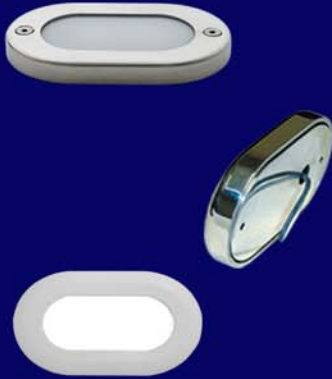

OVALOS COLLECTION INTERIOR/EXTERIOR COURTESY LIGHTS

Design options abound with Designer Lighting Solutions' complete line of courtesy lights perfect for the interior and exterior of your vessel, home or work space. Quality and functionality are only the beginning as the sleek, slender look of the Ovalos Collection is coupled with cutting edge LED lighting technology including custom color options. All of our courtesy lights are surface mount, saving you time and money when installing.

OVALOS (SMUL13/AMUL13)

AVAILABLE MODELS:
 SMUL13-Polished 316L Stainless Steel
 AMUL13-White Powdercoated 5086 Aluminum
 Custom colors and anodizing available
VOLTAGES: 12 to 24 Volts AC/DC
WATTS: 2
AMPS: 0.15 @12Volts/ 0.083 @24Volts
LAMP OPTIONS: LED
LED COLORS AVAILABLE IN:
 Soft White, Cool White, Orange, Blue, Red and Green
IP Rating: IP 68
MOUNTING OPTIONS: Surface Mount only.
APPLICATIONS INCLUDE:
YACHTS: Interior/Exterior Courtesy lights, Step lights, Cabinet lights, Perimeter lights, Gangways, Emergency lights and many more
RESIDENTIAL AND MARINA: Architectural Landscape, Courtesy lights, Cabinet lights, Piling Lights, Dock lights, Walkway lights, Step Lights, Pool areas and many more.

OVALOS (SMUL14/AMUL14)

AVAILABLE MODELS:
 SMUL14-Polished 316L Stainless Steel
 AMUL14-White Powdercoated 5086 Aluminum
 Custom colors and anodizing available
VOLTAGES: 12 to 24 Volts AC/DC
WATTS: 2
AMPS: 0.15 @12Volts/ 0.083 @24Volts
LAMP OPTIONS: LED
LED COLORS AVAILABLE IN:
 Soft White, Cool White, Orange, Blue, Red and Green
IP Rating: IP 68
MOUNTING OPTIONS: Surface Mount only.
APPLICATIONS INCLUDE:
YACHTS: Interior/Exterior Courtesy lights, Step lights, Cabinet lights, Perimeter lights, Gangways, Emergency lights and many more
RESIDENTIAL AND MARINA: Architectural Landscape, Courtesy lights, Cabinet lights, Piling Lights, Dock lights, Walkway lights, Step Lights, Pool areas and many more.