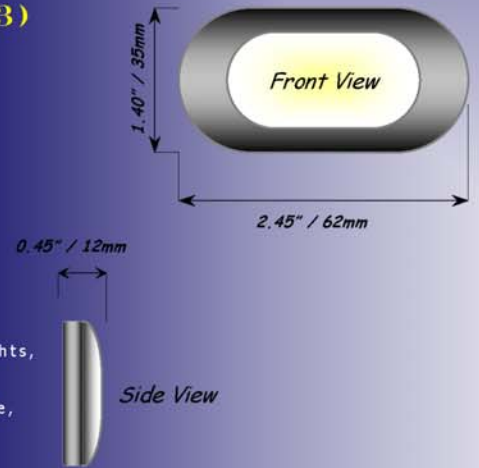

OVALOS (SMUL13/AMUL13)

AVAILABLE MODELS:
 SMUL13-Polished 316L Stainless Steel
 AMUL13-White Powdercoated 5086 Aluminum
 Custom colors and anodizing available
VOLTAGES: 12 to 24 Volts AC/DC
WATTS: 2
AMPS: 0.15 @12Volts/ 0.083 @24Volts
LAMP OPTIONS: LED
LED COLORS AVAILABLE IN:
 Soft White, Cool White, Orange, Blue, Red and Green
IP Rating: IP 68
MOUNTING OPTIONS: Surface Mount only.
APPLICATIONS INCLUDE:
YACHTS: Interior/Exterior Courtesy lights, Step lights, Cabinet lights, Perimeter lights, Gangways, Emergency lights and many more
RESIDENTIAL AND MARINA: Architectural Landscape, Courtesy lights, Cabinet lights, Piling Lights, Dock lights, Walkway lights, Step Lights, Pool areas and many more.

OVALOS (SMUL14/AMUL14)

AVAILABLE MODELS:
 SMUL14-Polished 316L Stainless Steel
 AMUL14-White Powdercoated 5086 Aluminum
 Custom colors and anodizing available
VOLTAGES: 12 to 24 Volts AC/DC
WATTS: 2
AMPS: 0.15 @12Volts/ 0.083 @24Volts
LAMP OPTIONS: LED
LED COLORS AVAILABLE IN:
 Soft White, Cool White, Orange, Blue, Red and Green
IP Rating: IP 68
MOUNTING OPTIONS: Surface Mount only.
APPLICATIONS INCLUDE:
YACHTS: Interior/Exterior Courtesy lights, Step lights, Cabinet lights, Perimeter lights, Gangways, Emergency lights and many more
RESIDENTIAL AND MARINA: Architectural Landscape, Courtesy lights, Cabinet lights, Piling Lights, Dock lights, Walkway lights, Step Lights, Pool areas and many more.