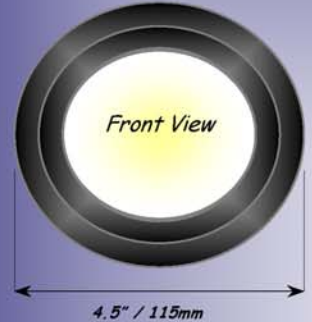

LAMP OPTIONS: LED

LED COLORS AVAILABLE IN:

Soft White, Cool White, Orange, Blue, Red and Green

IP Rating: IP 68

MOUNTING OPTIONS: Surface Mount.

Custom mounts available.

APPLICATIONS INCLUDE:

YACHTS: Interior/Exterior Overhead Down lighting, Cabinet lights, Closet lights, Courtesy lights, Deck lights, Perimeter lights, Gangways, Emergency lights and many more

0.6" / 15mm

Side View