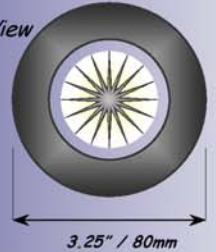

JEWEL (SMUL6-MR16 / AMUL6-MR16) *Front View*

AVAILABLE MODELS:
 SMUL6-MR16 -Polished 316L Stainless Steel
 AMUL6-MR16 -White Powdercoated 5086 Aluminum
 Custom colors and anodizing available
VOLTAGES: 12 or 24 Volts AC/DC
WATTS: Max 50Watts
AMPS: See Watts
LAMP OPTIONS: MR16 Halogen / Xenon or LED
LED COLORS AVAILABLE IN:
 Soft White, Cool White, Orange, Blue, Red and Green
IP Rating: IP 68
MOUNTING OPTIONS: Recessed mount
 Custom mounts available.
APPLICATIONS INCLUDE:
YACHTS: Interior/Exterior Overhead Down lighting, Courtesy lights, Deck lights, Perimeter lights, Gangways, Emergency and many more
RESIDENTIAL AND MARINA: Architectural Landscape, Overhead Down lights, Driveway lights, Courtesy, Piling Lights, Dock lights, Walkway lights, Step Lights, Post Lights, Pool areas and many more.

JEWEL (SMUL6-GU10 / AMUL6-GU10) *Front View*

AVAILABLE MODELS:
 SMUL6-GU10 -Polished 316L Stainless Steel
 AMUL6-GU10 -White Powdercoated 5086 Aluminum
 Custom colors and anodizing available
VOLTAGES: 110 or 220 Volts
WATTS: Max 50Watts
AMPS: See Watts
LAMP OPTIONS: GU10 Halogen / Xenon or LED
LED COLORS AVAILABLE IN:
 Soft White, Cool White, Orange, Blue, Red and Green
IP Rating: IP 68
MOUNTING OPTIONS: Recessed mount.
 Custom mounts available.
APPLICATIONS INCLUDE:
YACHTS: Interior/Exterior Overhead Down lighting, Courtesy lights, Deck lights, Perimeter lights, Gangways, Emergency and many more
RESIDENTIAL AND MARINA: Architectural Landscape, Overhead Down lights, Driveway lights, Courtesy, Piling Lights, Dock lights, Walkway lights, Step Lights, Post Lights, Pool areas and many more.