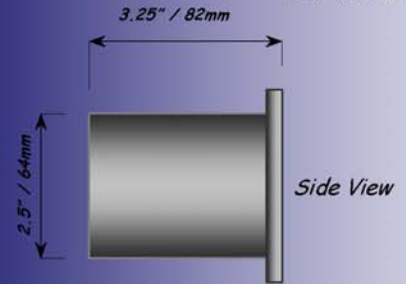

JEWEL (SMUL6-MR16 / AMUL6-MR16) *Front View*

AVAILABLE MODELS:
 SMUL6-MR16 -Polished 316L Stainless Steel
 AMUL6-MR16 -White Powdercoated 5086 Aluminum
 Custom colors and anodizing available
VOLTAGES: 12 or 24 Volts AC/DC
WATTS: Max 50Watts
AMPS: See Watts
LAMP OPTIONS: MR16 Halogen / Xenon or LED
LED COLORS AVAILABLE IN:
 Soft White, Cool White, Orange, Blue, Red and Green
IP Rating: IP 68
MOUNTING OPTIONS: Recessed mount
 Custom mounts available.
APPLICATIONS INCLUDE:
YACHTS: Interior/Exterior Overhead Down lighting, Courtesy lights, Deck lights, Perimeter lights, Gangways, Emergency and many more
RESIDENTIAL AND MARINA: Architectural Landscape, Overhead Down lights, Driveway lights, Courtesy, Piling Lights, Dock lights, Walkway lights, Step Lights, Post Lights, Pool areas and many more.

JEWEL (SMUL6-GU10 / AMUL6-GU10) *Front View*

AVAILABLE MODELS:
 SMUL6-GU10 -Polished 316L Stainless Steel
 AMUL6-GU10 -White Powdercoated 5086 Aluminum
 Custom colors and anodizing available
VOLTAGES: 110 or 220 Volts
WATTS: Max 50Watts
AMPS: See Watts
LAMP OPTIONS: GU10 Halogen / Xenon or LED
LED COLORS AVAILABLE IN:
 Soft White, Cool White, Orange, Blue, Red and Green
IP Rating: IP 68
MOUNTING OPTIONS: Recessed mount.
 Custom mounts available.
APPLICATIONS INCLUDE:
YACHTS: Interior/Exterior Overhead Down lighting, Courtesy lights, Deck lights, Perimeter lights, Gangways, Emergency and many more
RESIDENTIAL AND MARINA: Architectural Landscape, Overhead Down lights, Driveway lights, Courtesy, Piling Lights, Dock lights, Walkway lights, Step Lights, Post Lights, Pool areas and many more.