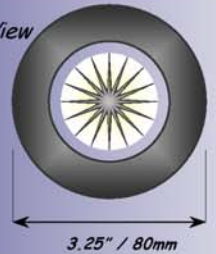

JEWEL (SMUL6-MR16 / AMUL6-MR16) *Front View*

AVAILABLE MODELS:
 SMUL6-MR16 -Polished 316L Stainless Steel
 AMUL6-MR16 -White Powdercoated 5086 Aluminum
 Custom colors and anodizing available
VOLTAGES: 12 or 24 Volts AC/DC
WATTS: Max 50Watts
AMPS: See Watts
LAMP OPTIONS: MR16 Halogen / Xenon or LED
LED COLORS AVAILABLE IN:
 Soft White, Cool White, Orange, Blue, Red and Green
IP Rating: IP 68
MOUNTING OPTIONS: Recessed mount
 Custom mounts available.
APPLICATIONS INCLUDE:
YACHTS: Interior/Exterior Overhead Down lighting, Courtesy lights, Deck lights, Perimeter lights, Gangways, Emergency and many more
RESIDENTIAL AND MARINA: Architectural Landscape, Overhead Down lights, Driveway lights, Courtesy, Piling Lights, Dock lights, Walkway lights, Step Lights, Post Lights, Pool areas and many more.

JEWEL (SMUL6-GU10 / AMUL6-GU10) *Front View*

AVAILABLE MODELS:
 SMUL6-GU10 -Polished 316L Stainless Steel
 AMUL6-GU10 -White Powdercoated 5086 Aluminum
 Custom colors and anodizing available
VOLTAGES: 110 or 220 Volts
WATTS: Max 50Watts
AMPS: See Watts
LAMP OPTIONS: GU10 Halogen / Xenon or LED
LED COLORS AVAILABLE IN:
 Soft White, Cool White, Orange, Blue, Red and Green
IP Rating: IP 68
MOUNTING OPTIONS: Recessed mount.
 Custom mounts available.
APPLICATIONS INCLUDE:
YACHTS: Interior/Exterior Overhead Down lighting, Courtesy lights, Deck lights, Perimeter lights, Gangways, Emergency and many more
RESIDENTIAL AND MARINA: Architectural Landscape, Overhead Down lights, Driveway lights, Courtesy, Piling Lights, Dock lights, Walkway lights, Step Lights, Post Lights, Pool areas and many more.