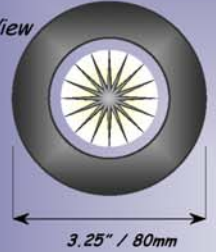

JEWEL (SMUL6-MR16 / AMUL6-MR16) *Front View*

AVAILABLE MODELS:
 SMUL6-MR16 -Polished 316L Stainless Steel
 AMUL6-MR16 -White Powdercoated 5086 Aluminum
 Custom colors and anodizing available
VOLTAGES: 12 or 24 Volts AC/DC
WATTS: Max 50Watts
AMPS: See Watts
LAMP OPTIONS: MR16 Halogen / Xenon or LED
LED COLORS AVAILABLE IN:
 Soft White, Cool White, Orange, Blue, Red and Green
IP Rating: IP 68
MOUNTING OPTIONS: Recessed mount
 Custom mounts available.
APPLICATIONS INCLUDE:
YACHTS: Interior/Exterior Overhead Down lighting, Courtesy lights, Deck lights, Perimeter lights, Gangways, Emergency and many more
RESIDENTIAL AND MARINA: Architectural Landscape, Overhead Down lights, Driveway lights, Courtesy, Piling Lights, Dock lights, Walkway lights, Step Lights, Post Lights, Pool areas and many more.

JEWEL (SMUL6-GU10 / AMUL6-GU10) *Front View*

AVAILABLE MODELS:
 SMUL6-GU10 -Polished 316L Stainless Steel
 AMUL6-GU10 -White Powdercoated 5086 Aluminum
 Custom colors and anodizing available
VOLTAGES: 110 or 220 Volts
WATTS: Max 50Watts
AMPS: See Watts
LAMP OPTIONS: GU10 Halogen / Xenon or LED
LED COLORS AVAILABLE IN:
 Soft White, Cool White, Orange, Blue, Red and Green
IP Rating: IP 68
MOUNTING OPTIONS: Recessed mount.
 Custom mounts available.
APPLICATIONS INCLUDE:
YACHTS: Interior/Exterior Overhead Down lighting, Courtesy lights, Deck lights, Perimeter lights, Gangways, Emergency and many more
RESIDENTIAL AND MARINA: Architectural Landscape, Overhead Down lights, Driveway lights, Courtesy, Piling Lights, Dock lights, Walkway lights, Step Lights, Post Lights, Pool areas and many more.