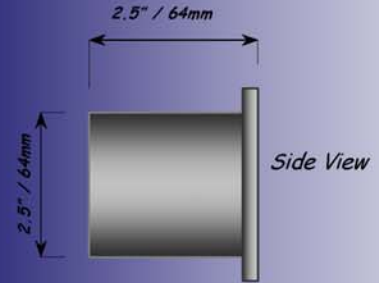

JEWEL (SMUL6-MR16 / AMUL6-MR16) *Front View*

AVAILABLE MODELS:
 SMUL6-MR16 -Polished 316L Stainless Steel
 AMUL6-MR16 -White Powdercoated 5086 Aluminum
 Custom colors and anodizing available
VOLTAGES: 12 or 24 Volts AC/DC
WATTS: Max 50Watts
AMPS: See Watts
LAMP OPTIONS: MR16 Halogen / Xenon or LED
LED COLORS AVAILABLE IN:
 Soft White, Cool White, Orange, Blue, Red and Green
IP Rating: IP 68
MOUNTING OPTIONS: Recessed mount
 Custom mounts available.
APPLICATIONS INCLUDE:
YACHTS: Interior/Exterior Overhead Down lighting, Courtesy lights, Deck lights, Perimeter lights, Gangways, Emergency and many more
RESIDENTIAL AND MARINA: Architectural Landscape, Overhead Down lights, Driveway lights, Courtesy, Piling Lights, Dock lights, Walkway lights, Step Lights, Post Lights, Pool areas and many more.

JEWEL (SMUL6-GU10 / AMUL6-GU10) *Front View*

AVAILABLE MODELS:
 SMUL6-GU10 -Polished 316L Stainless Steel
 AMUL6-GU10 -White Powdercoated 5086 Aluminum
 Custom colors and anodizing available
VOLTAGES: 110 or 220 Volts
WATTS: Max 50Watts
AMPS: See Watts
LAMP OPTIONS: GU10 Halogen / Xenon or LED
LED COLORS AVAILABLE IN:
 Soft White, Cool White, Orange, Blue, Red and Green
IP Rating: IP 68
MOUNTING OPTIONS: Recessed mount.
 Custom mounts available.
APPLICATIONS INCLUDE:
YACHTS: Interior/Exterior Overhead Down lighting, Courtesy lights, Deck lights, Perimeter lights, Gangways, Emergency and many more
RESIDENTIAL AND MARINA: Architectural Landscape, Overhead Down lights, Driveway lights, Courtesy, Piling Lights, Dock lights, Walkway lights, Step Lights, Post Lights, Pool areas and many more.