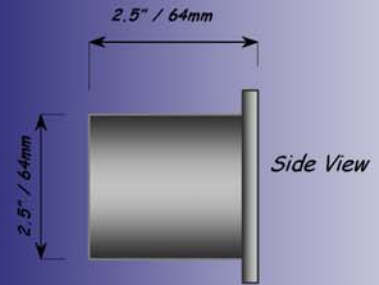

JEWEL (SMUL6-MR16 / AMUL6-MR16) *Front View*

AVAILABLE MODELS:
 SMUL6-MR16 -Polished 316L Stainless Steel
 AMUL6-MR16 -White Powdercoated 5086 Aluminum
 Custom colors and anodizing available
VOLTAGES: 12 or 24 Volts AC/DC
WATTS: Max 50Watts
AMPS: See Watts
LAMP OPTIONS: MR16 Halogen / Xenon or LED
LED COLORS AVAILABLE IN:
 Soft White, Cool White, Orange, Blue, Red and Green
IP Rating: IP 68
MOUNTING OPTIONS: Recessed mount
 Custom mounts available.
APPLICATIONS INCLUDE:
YACHTS: Interior/Exterior Overhead Down lighting, Courtesy lights, Deck lights, Perimeter lights, Gangways, Emergency and many more
RESIDENTIAL AND MARINA: Architectural Landscape, Overhead Down lights, Driveway lights, Courtesy, Piling Lights, Dock lights, Walkway lights, Step Lights, Post Lights, Pool areas and many more.

JEWEL (SMUL6-GU10 / AMUL6-GU10) *Front View*

AVAILABLE MODELS:
 SMUL6-GU10 -Polished 316L Stainless Steel
 AMUL6-GU10 -White Powdercoated 5086 Aluminum
 Custom colors and anodizing available
VOLTAGES: 110 or 220 Volts
WATTS: Max 50Watts
AMPS: See Watts
LAMP OPTIONS: GU10 Halogen / Xenon or LED
LED COLORS AVAILABLE IN:
 Soft White, Cool White, Orange, Blue, Red and Green
IP Rating: IP 68
MOUNTING OPTIONS: Recessed mount.
 Custom mounts available.
APPLICATIONS INCLUDE:
YACHTS: Interior/Exterior Overhead Down lighting, Courtesy lights, Deck lights, Perimeter lights, Gangways, Emergency and many more
RESIDENTIAL AND MARINA: Architectural Landscape, Overhead Down lights, Driveway lights, Courtesy, Piling Lights, Dock lights, Walkway lights, Step Lights, Post Lights, Pool areas and many more.