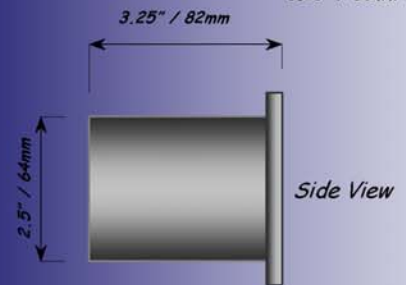

JEWEL (SMUL6-MR16 / AMUL6-MR16) *Front View*

AVAILABLE MODELS:
 SMUL6-MR16 -Polished 316L Stainless Steel
 AMUL6-MR16 -White Powdercoated 5086 Aluminum
 Custom colors and anodizing available
VOLTAGES: 12 or 24 Volts AC/DC
WATTS: Max 50Watts
AMPS: See Watts
LAMP OPTIONS: MR16 Halogen / Xenon or LED
LED COLORS AVAILABLE IN:
 Soft White, Cool White, Orange, Blue, Red and Green
IP Rating: IP 68
MOUNTING OPTIONS: Recessed mount
 Custom mounts available.
APPLICATIONS INCLUDE:
YACHTS: Interior/Exterior Overhead Down lighting, Courtesy lights, Deck lights, Perimeter lights, Gangways, Emergency and many more
RESIDENTIAL AND MARINA: Architectural Landscape, Overhead Down lights, Driveway lights, Courtesy, Piling Lights, Dock lights, Walkway lights, Step Lights, Post Lights, Pool areas and many more.

JEWEL (SMUL6-GU10 / AMUL6-GU10) *Front View*

AVAILABLE MODELS:
 SMUL6-GU10 -Polished 316L Stainless Steel
 AMUL6-GU10 -White Powdercoated 5086 Aluminum
 Custom colors and anodizing available
VOLTAGES: 110 or 220 Volts
WATTS: Max 50Watts
AMPS: See Watts
LAMP OPTIONS: GU10 Halogen / Xenon or LED
LED COLORS AVAILABLE IN:
 Soft White, Cool White, Orange, Blue, Red and Green
IP Rating: IP 68
MOUNTING OPTIONS: Recessed mount.
 Custom mounts available.
APPLICATIONS INCLUDE:
YACHTS: Interior/Exterior Overhead Down lighting, Courtesy lights, Deck lights, Perimeter lights, Gangways, Emergency and many more
RESIDENTIAL AND MARINA: Architectural Landscape, Overhead Down lights, Driveway lights, Courtesy, Piling Lights, Dock lights, Walkway lights, Step Lights, Post Lights, Pool areas and many more.