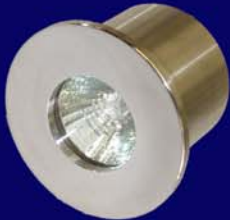

JEWEL (SMUL6-MR16 / AMUL6-MR16) *Front View*

AVAILABLE MODELS:
 SMUL6-MR16 -Polished 316L Stainless Steel
 AMUL6-MR16 -White Powdercoated 5086 Aluminum
 Custom colors and anodizing available
VOLTAGES: 12 or 24 Volts AC/DC
WATTS: Max 50Watts
AMPS: See Watts
LAMP OPTIONS: MR16 Halogen / Xenon or LED
LED COLORS AVAILABLE IN:
 Soft White, Cool White, Orange, Blue, Red and Green
IP Rating: IP 68
MOUNTING OPTIONS: Recessed mount
 Custom mounts available.
APPLICATIONS INCLUDE:
YACHTS: Interior/Exterior Overhead Down lighting, Courtesy lights, Deck lights, Perimeter lights, Gangways, Emergency and many more
RESIDENTIAL AND MARINA: Architectural Landscape, Overhead Down lights, Driveway lights, Courtesy, Piling Lights, Dock lights, Walkway lights, Step Lights, Post Lights, Pool areas and many more.

JEWEL (SMUL6-GU10 / AMUL6-GU10) *Front View*

AVAILABLE MODELS:
 SMUL6-GU10 -Polished 316L Stainless Steel
 AMUL6-GU10 -White Powdercoated 5086 Aluminum
 Custom colors and anodizing available
VOLTAGES: 110 or 220 Volts
WATTS: Max 50Watts
AMPS: See Watts
LAMP OPTIONS: GU10 Halogen / Xenon or LED
LED COLORS AVAILABLE IN:
 Soft White, Cool White, Orange, Blue, Red and Green
IP Rating: IP 68
MOUNTING OPTIONS: Recessed mount.
 Custom mounts available.
APPLICATIONS INCLUDE:
YACHTS: Interior/Exterior Overhead Down lighting, Courtesy lights, Deck lights, Perimeter lights, Gangways, Emergency and many more
RESIDENTIAL AND MARINA: Architectural Landscape, Overhead Down lights, Driveway lights, Courtesy, Piling Lights, Dock lights, Walkway lights, Step Lights, Post Lights, Pool areas and many more.