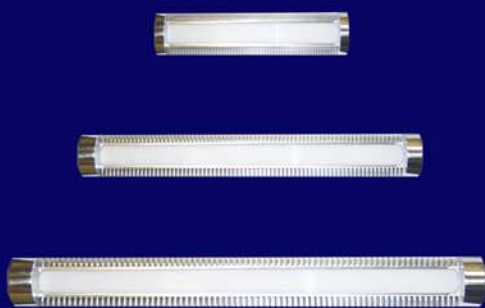

EL-TUBE (SMUL20/AMUL20)

AVAILABLE MODELS:

SMUL20-Polished 316L Stainless Steel
AMUL20-White Powdercoated 5086 Aluminum

Custom colors and anodizing available

VOLTAGES: 12 to 24 Volts AC/DC

WATTS: 5 - 10

AMPS: See Watts

LAMP OPTIONS: LED

LED COLORS AVAILABLE IN:

Soft White, Cool White, Orange, Blue, Red and Green

IP Rating: IP 68

MOUNTING OPTIONS: Angle Bracket.

Custom mounts available.

APPLICATIONS INCLUDE:

YACHTS: Interior/Exterior Courtesy lights, Cabinet, Deck lights, Perimeter lights, Gangways, Emergency and many more
RESIDENTIAL AND MARINA: Architectural Landscape, Driveway lights, Courtesy, Piling Lights, Dock lights, Walkway lights, Step Lights, Post Lights, Pool areas and many more.