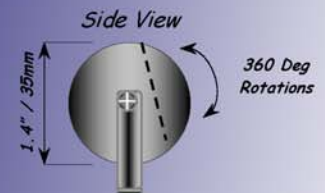

LAMP OPTIONS: LED

LED COLORS AVAILABLE IN:

Soft White, Cool White, Orange, Blue, Red and Green

IP Rating: IP 68

MOUNTING OPTIONS: Angle Bracket.

Custom mounts available.

APPLICATIONS INCLUDE:

YACHTS: Interior/Exterior Courtesy lights, Cabinet, Deck lights, Perimeter lights, Gangways, Emergency and many more
RESIDENTIAL AND MARINA: Architectural Landscape, Driveway lights, Courtesy, Piling Lights, Dock lights, Walkway lights, Step Lights, Post Lights, Pool areas and many more.

Available Sizes

14" / 355mm

10" / 254mm

6" / 152mm