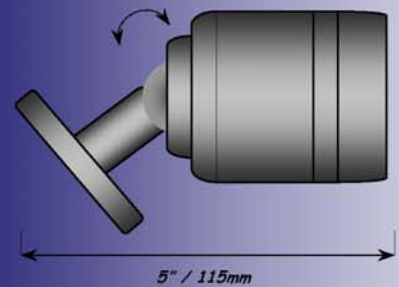

### MINI OPTIC (SMUL8-MR11/AMUL8-MR11)

**AVAILABLE MODELS:**  
SMUL8-MR11 - Polished 316L Stainless Steel  
AMUL8-MR11 - White Powdercoated 5086 Aluminum  
Custom colors, gold plating and anodizing available  
**VOLTAGES:** 12 or 24 Volts AC/DC  
**WATTS:** Max 35Watts  
**AMPS:** See Watts  
**LAMP OPTIONS:** MR11 Halogen / Xenon or LED  
**LED COLORS AVAILABLE IN:**  
Soft White, Cool White, Orange, Blue, Red and Green  
**IP Rating:** IP 68  
**MOUNTING OPTIONS:** Pedestal mount  
Custom mounts available.  
**APPLICATIONS INCLUDE:**  
**YACHTS:** Interior/Exterior Reading lights, Mast lights, Nameboard lights, Overhead Down lighting, Deck lights, Perimeter lights, Gangways, Emergency and many more  
**RESIDENTIAL AND MARINA:** Architectural Landscape, Overhead Down lights, Driveway lights, Courtesy, Piling Lights, Dock lights, Walkway lights, Step Lights, Post Lights, Pool areas and many more.

45 Deg Swivel Side View

1.6" / 40mm

Front View

45 Deg Swivel Side View

2.4" / 60mm

Front View