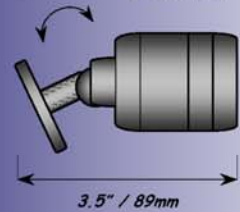

AVAILABLE MODELS:
SMUL8-MR11 - Polished 316L Stainless Steel
AMUL8-MR11 - White Powdercoated 5086 Aluminum
Custom colors, gold plating and anodizing available
VOLTAGES: 12 or 24 Volts AC/DC
WATTS: Max 35Watts
AMPS: See Watts
LAMP OPTIONS: MR11 Halogen / Xenon or LED
LED COLORS AVAILABLE IN:
Soft White, Cool White, Orange, Blue, Red and Green
IP Rating: IP 68
MOUNTING OPTIONS: Pedestal mount
Custom mounts available.
APPLICATIONS INCLUDE:
YACHTS: Interior/Exterior Reading lights, Mast lights, Nameboard lights, Overhead Down lighting, Deck lights, Perimeter lights, Gangways, Emergency and many more
RESIDENTIAL AND MARINA: Architectural Landscape, Overhead Down lights, Driveway lights, Courtesy, Piling Lights, Dock lights, Walkway lights, Step Lights, Post Lights, Pool areas and many more.

45 Deg Swivel Side View