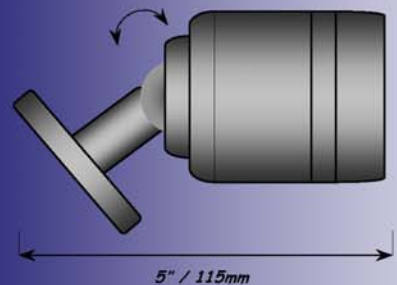

MINI OPTIC (SMUL8-MR11/AMUL8-MR11)

AVAILABLE MODELS:
SMUL8-MR11 - Polished 316L Stainless Steel
AMUL8-MR11 - White Powdercoated 5086 Aluminum
Custom colors, gold plating and anodizing available
VOLTAGES: 12 or 24 Volts AC/DC
WATTS: Max 35Watts
AMPS: See Watts
LAMP OPTIONS: MR11 Halogen / Xenon or LED
LED COLORS AVAILABLE IN:
Soft White, Cool White, Orange, Blue, Red and Green
IP Rating: IP 68
MOUNTING OPTIONS: Pedestal mount
Custom mounts available.
APPLICATIONS INCLUDE:
YACHTS: Interior/Exterior Reading lights, Mast lights, Nameboard lights, Overhead Down lighting, Deck lights, Perimeter lights, Gangways, Emergency and many more
RESIDENTIAL AND MARINA: Architectural Landscape, Overhead Down lights, Driveway lights, Courtesy, Piling Lights, Dock lights, Walkway lights, Step Lights, Post Lights, Pool areas and many more.

45 Deg Swivel Side View

1.6" / 40mm

Front View

OPTIC (SMUL7-MR16 / AMUL7-MR16)

AVAILABLE MODELS:
SMUL7-MR16 - Polished 316L Stainless Steel
AMUL7-MR16 - White Powdercoated 5086 Aluminum
Custom colors, gold plating and anodizing available
VOLTAGES: 12 or 24 Volts AC/DC
WATTS: Max 50Watts
AMPS: See Watts
LAMP OPTIONS: MR16 Halogen / Xenon or LED
LED COLORS AVAILABLE IN:
Soft White, Cool White, Orange, Blue, Red and Green
IP Rating: IP 68
MOUNTING OPTIONS: Pedestal mount
Custom mounts available.
APPLICATIONS INCLUDE:
YACHTS: Interior/Exterior Reading lights, Mast lights, Nameboard lights, Overhead Down lighting, Courtesy lights, Deck lights, Perimeter lights, Gangways, Emergency and many more
RESIDENTIAL AND MARINA: Architectural Landscape, Reading lights, Overhead Down lights, Driveway lights, Courtesy, Piling Lights, Dock lights, Walkway lights, Step Lights, Post Lights, Pool areas and many more.

45 Deg Swivel Side View

2.4" / 60mm

Front View