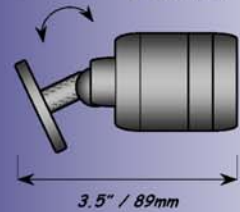

## LIGHTING SOLUTIONS IN A CLASS OF THEIR OWN!

Unlike anything else on the market today, our spot lights are machined out of 316L Stainless Steel or 5086 Marine Grade Aluminum. Their unique design ensures that they are 100% watertight. Use the MUL7 or MUL8 anywhere on your vessel's interior or exterior. They are perfect to light up masts or nameboards on the exterior, or an exquisite reading light for the interior. Functionality coupled with aesthetically pleasing designs place this product line in a class above the rest.

### MINI OPTIC (SMUL8-MR11/AMUL8-MR11)

**AVAILABLE MODELS:**  
SMUL8-MR11 - Polished 316L Stainless Steel  
AMUL8-MR11 - White Powdercoated 5086 Aluminum  
Custom colors, gold plating and anodizing available  
**VOLTAGES:** 12 or 24 Volts AC/DC  
**WATTS:** Max 35Watts  
**AMPS:** See Watts  
**LAMP OPTIONS:** MR11 Halogen / Xenon or LED  
**LED COLORS AVAILABLE IN:**  
Soft White, Cool White, Orange, Blue, Red and Green  
**IP Rating:** IP 68  
**MOUNTING OPTIONS:** Pedestal mount  
Custom mounts available.  
**APPLICATIONS INCLUDE:**  
**YACHTS:** Interior/Exterior Reading lights, Mast lights, Nameboard lights, Overhead Down lighting, Deck lights, Perimeter lights, Gangways, Emergency and many more  
**RESIDENTIAL AND MARINA:** Architectural Landscape, Overhead Down lights, Driveway lights, Courtesy, Piling Lights, Dock lights, Walkway lights, Step Lights, Post Lights, Pool areas and many more.

45 Deg Swivel Side View

1.6" / 40mm

Front View

45 Deg Swivel Side View

2.4" / 60mm

Front View